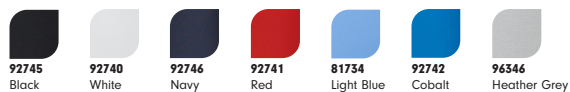

PERFORMANCE GOLF APPAREL

WOMEN'S ESSENTIAL

39410
Navy

39411
Black

39413
Mid Pink

39414
Tile Blue

39412
Red

SKU	STYLE	COLOUR	PRICE	XS	S	M	L	XL	2XL
39410	Full-Zip Rib Midlayer	Navy	999.-						
39411	Full-Zip Rib Midlayer	Black	999.-						
39413	Full-Zip Rib Midlayer	Mid Pink	999.-						

PERFORMANCE GOLF APPAREL

WOMEN'S ESSENTIAL

88511
Black

88512
Navy

88513
Grey

SKU	STYLE	COLOUR	PRICE	XS	S	M	L	XL	2XL
88511	V-Neck Pullover	Black	850,-						
88512	V-Neck Pullover	Navy	850,-						

PERFORMANCE GOLF APPAREL

WOMEN'S ESSENTIAL

37870
Navy

37871
Ice Blue

SKU	STYLE	COLOUR	PRICE	XS	S	M	L	XL	2XL
37870	ThermoSeries Hybrid Jacket	Navy	1499:-						
37871	ThermoSeries Hybrid Jacket	Ice Blue	1499:-						

JUNIOR ESSENTIAL

CODE	STYLE	COLOUR	PRICE	S (32"/81cm)	M (34"/86cm)	L (36"/91cm)	XL (38"/97cm)
92742	Stretch Pique Solid	Cobalt	399.-				
92745	Stretch Pique Solid	Black	399.-				
92746	Stretch Pique Solid	Navy	399.-				