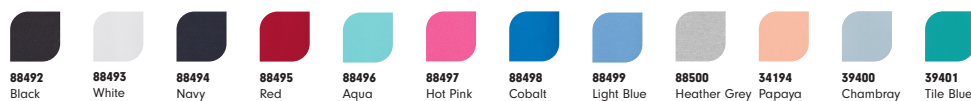

90129
Black

90130
Navy

90131
Heather Charcoal

SKU	STYLE	COLOUR	PRICE	XS	S	M	L	XL	2XL	3XL	4XL
90129	V-Neck Pullover	Black	850:-								
90130	V-Neck Pullover	Navy	850:-								

MEN'S ESSENTIAL

37856
Navy

37837
Black

PERFORMANCE GOLF APPAREL

MEN'S ESSENTIAL

37822
Black

37823
Navy

SKU	STYLE	COLOUR	PRICE	XS	S	M	L	XL	2XL	3XL	4XL
37822	ThermoSeries Lightweight Insulated Vest	Black	1299:-								
37823	ThermoSeries Lightweight Insulated Vest	Navy	1299:-								

PERFORMANCE GOLF APPAREL

WOMEN'S ESSENTIAL

SKU	STYLE	COLOUR	PRICE	2XS	XS	S	M	L	XL	2XL
88492	Stretch Pique Solid	Black	499:-							
88494	Stretch Pique Solid	Navy	499:-							
88497	Stretch Pique Solid	Hot Pink	499:-							

PERFORMANCE GOLF APPAREL

WOMEN'S ESSENTIAL

39410
Navy

39411
Black

39413
Mid Pink

39414
Tile Blue

39412
Red

SKU	STYLE	COLOUR	PRICE	XS	S	M	L	XL	2XL
39410	Full-Zip Rib Midlayer	Navy	999.-						
39411	Full-Zip Rib Midlayer	Black	999.-						
39413	Full-Zip Rib Midlayer	Mid Pink	999.-						