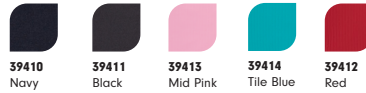

90129
Black

90130
Navy

90131
Heather Charcoal

SKU	STYLE	COLOUR	PRICE	XS	S	M	L	XL	2XL	3XL	4XL
90129	V-Neck Pullover	Black	850:-								
90130	V-Neck Pullover	Navy	850:-								

MEN'S ESSENTIAL

37856
Navy

37837
Black

PERFORMANCE GOLF APPAREL

WOMEN'S ESSENTIAL

SKU	STYLE	COLOUR	PRICE	2XS	XS	S	M	L	XL	2XL
88492	Stretch Pique Solid	Black	499:-							
88494	Stretch Pique Solid	Navy	499:-							
88497	Stretch Pique Solid	Hot Pink	499:-							

PERFORMANCE GOLF APPAREL

WOMEN'S ESSENTIAL

39410
Navy

39411
Black

39413
Mid Pink

39414
Tile Blue

39412
Red

SKU	STYLE	COLOUR	PRICE	XS	S	M	L	XL	2XL
39410	Full-Zip Rib Midlayer	Navy	999.-						
39411	Full-Zip Rib Midlayer	Black	999.-						
39413	Full-Zip Rib Midlayer	Mid Pink	999.-						

PERFORMANCE GOLF APPAREL

WOMEN'S ESSENTIAL

88511
Black

88512
Navy

88513
Grey

SKU	STYLE	COLOUR	PRICE	XS	S	M	L	XL	2XL
88511	V-Neck Pullover	Black	850,-						
88512	V-Neck Pullover	Navy	850,-						

PERFORMANCE GOLF APPAREL