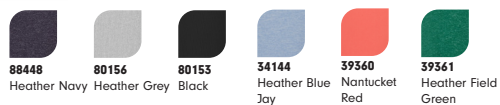

**ERBJUDANDE KLUBBKÄDRER
FOOTJOY 2026**

MEN'S ESSENTIAL

SKU	STYLE	COLOUR	PRICE	XS	S	M	L	XL	2XL	3XL	4XL
91822	Stretch Pique Solid	Black	499:-								
91823	Stretch Pique Solid	White	499:-								
91824	Stretch Pique Solid	Navy	499:-								

PERFORMANCE GOLF APPAREL

MEN'S ESSENTIAL

SKU	STYLE	COLOUR	PRICE	XS	S	M	L	XL	2XL	3XL	4XL
90146	Chill-Out Pullover	Black	850:-								
90147	Chill-Out Pullover	Navy	850:-								
90149	Chill-Out Pullover	Heather Grey	850:-								

PERFORMANCE GOLF APPAREL

MEN'S ESSENTIAL

SKU	STYLE	COLOUR	PRICE	XS	S	M	L	XL	2XL	3XL	4XL
80156	Lightweight Hoodie	Black	899:-								
80153	Lightweight Hoodie	Navy	899:-								

PERFORMANCE GOLF APPAREL

MEN'S ESSENTIAL

90129
Black

90130
Navy

90131
Heather Charcoal

SKU	STYLE	COLOUR	PRICE	XS	S	M	L	XL	2XL	3XL	4XL
90129	V-Neck Pullover	Black	850:-								
90130	V-Neck Pullover	Navy	850:-								

MEN'S ESSENTIAL

37856
Navy

37837
Black